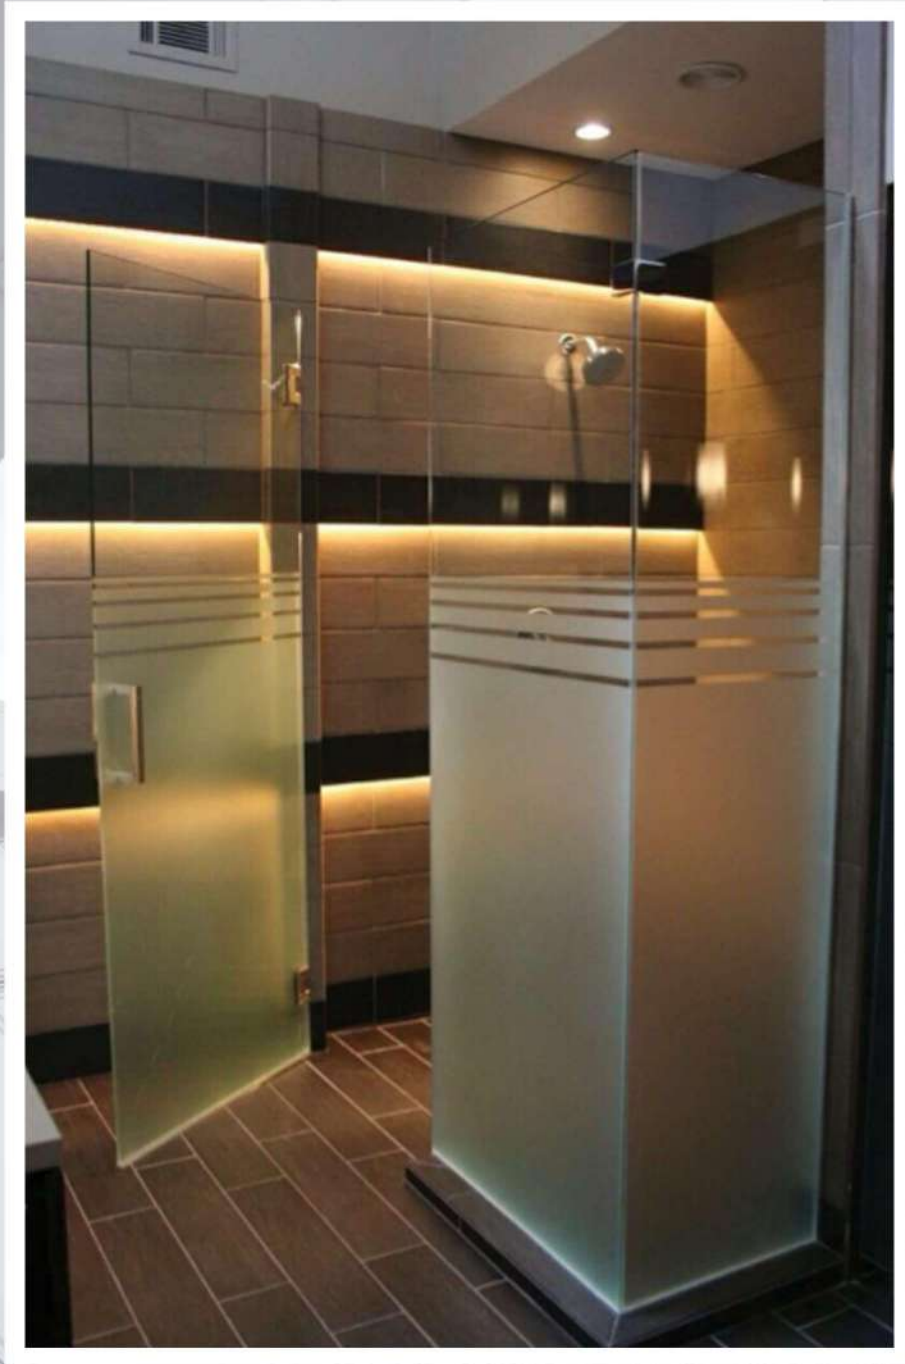

G O L D O V E R L A Y

SHOWER ENCLOSURE

WALL PANELLING

SURFACE ETCHED GLASS

GOLD OVERLAY WARDROBE

BACK SPLASH GLASS

DIGITAL PRINTING

L A C Q U E R E D G L A S S