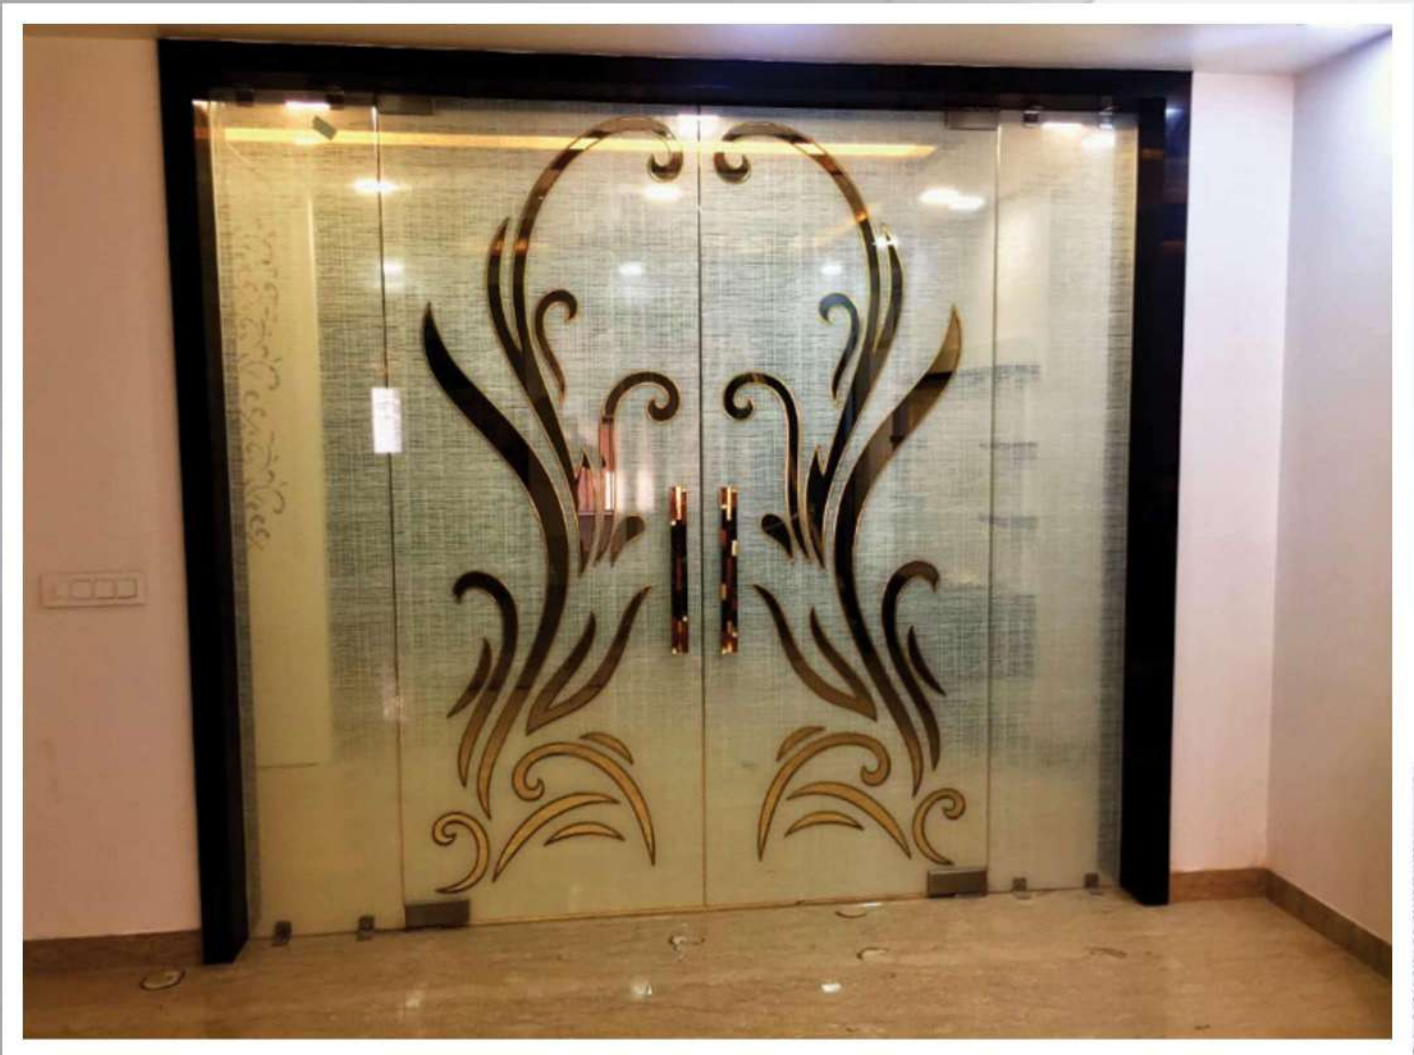

G O L D O V E R L A Y

SHOWER ENCLOSURE

WALL PANELLING

SURFACE ETCHED GLASS

GOLD OVERLAY WARDROBE

BACK SPLASH GLASS

DIGITAL PRINTING

L A C Q U E R E D G L A S S