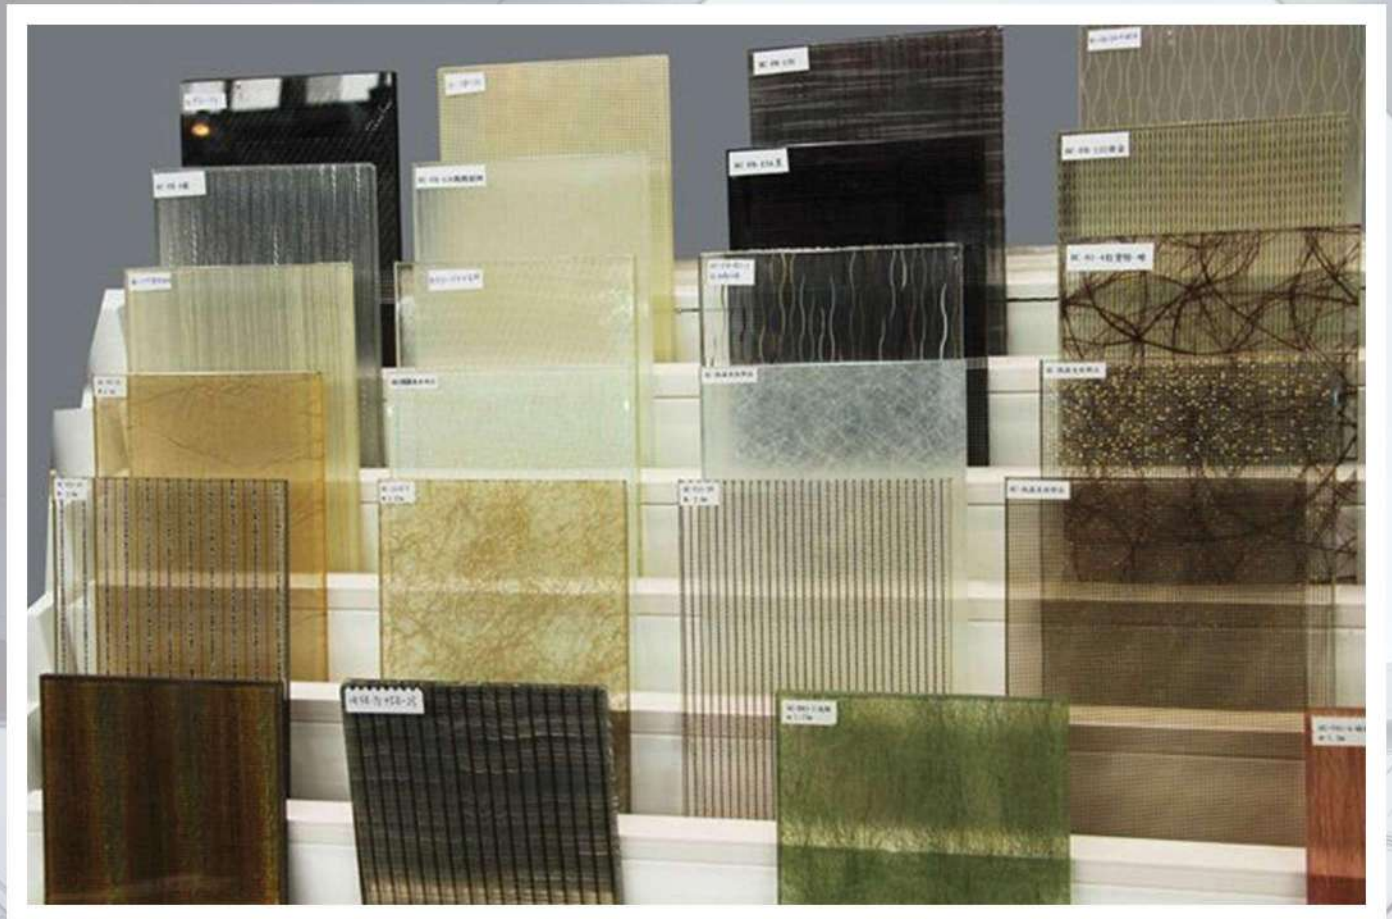

G O L D O V E R L A Y

SHOWER ENCLOSURE

WALL PANELLING

SURFACE ETCHED GLASS

GOLD OVERLAY WARDROBE

BACK SPLASH GLASS

DIGITAL PRINTING

L A C Q U E R E D G L A S S